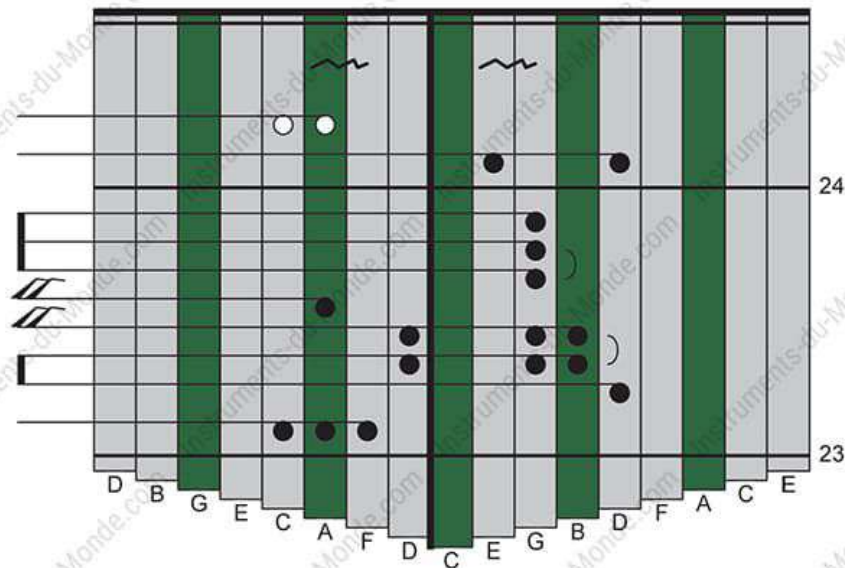

NEVER GONNA GIVE YOU UP

Rick Astley