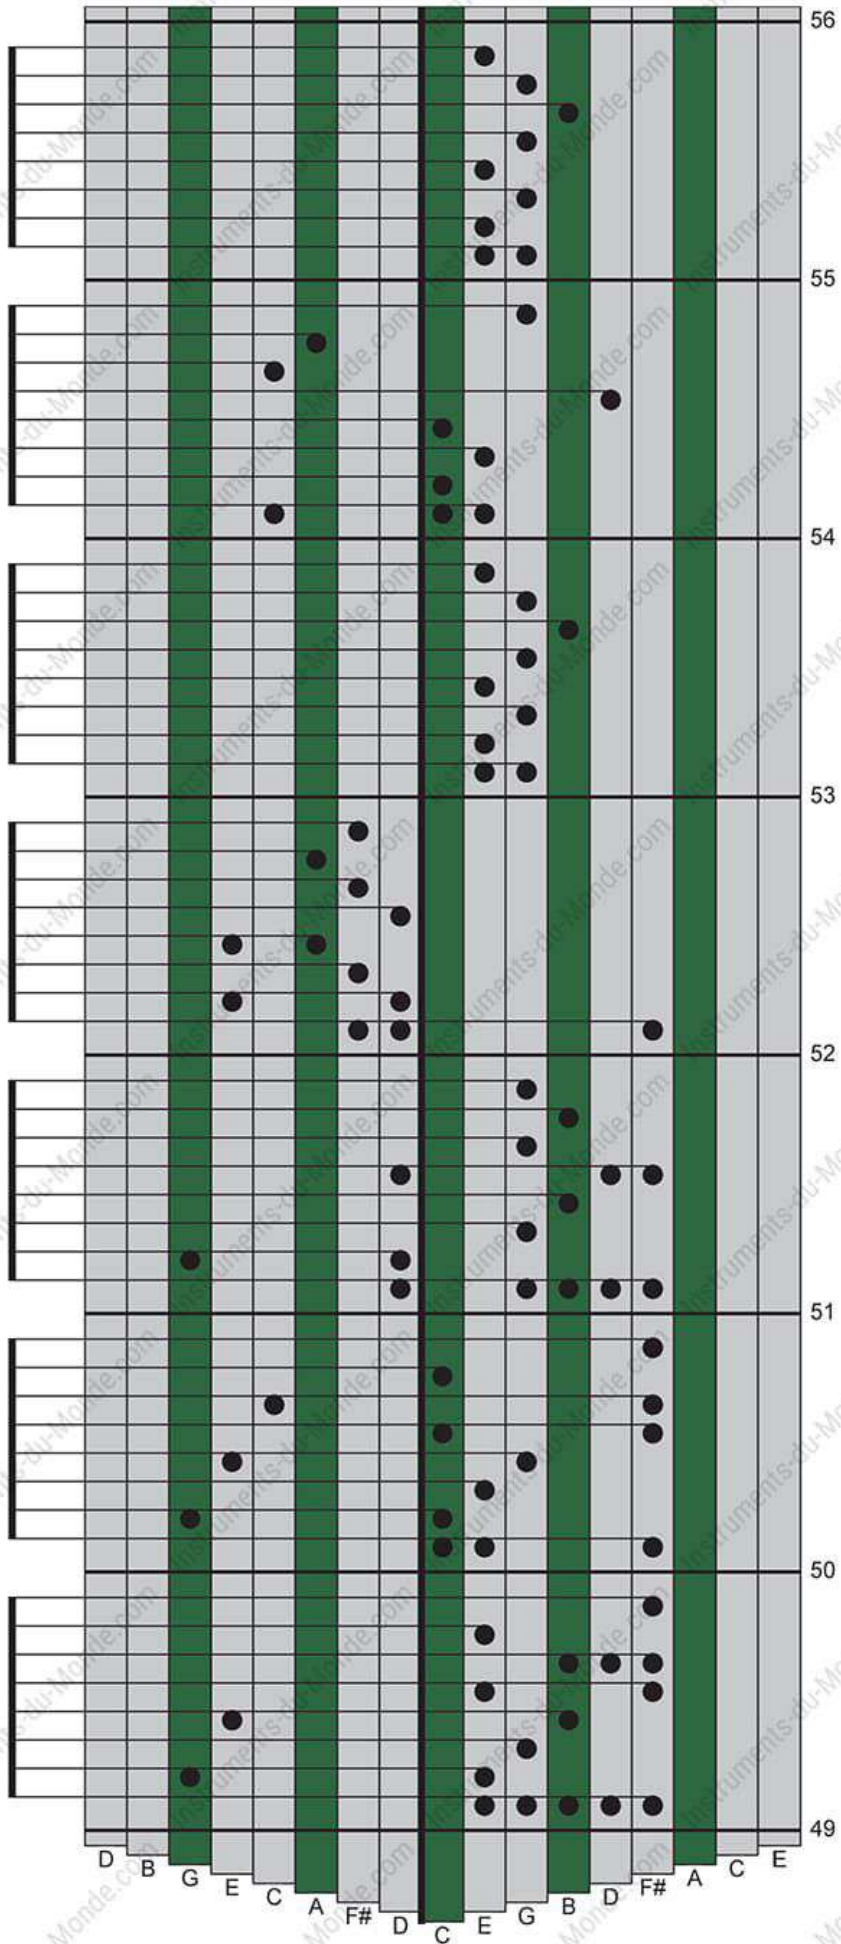

(7252°4#°)(25°)5(73°)(22°4#°)575 (24#4#°)(23°)4#(63°)2(7°2°)(7°4#°)2°°

(352°°)(33°°)5(73°°)3(52°°)32°° (137°)(13°°)3(53°°)1(32°°)1(2°°)

(752°°)(57°)7(7°2°)5757° (27°)(4#6°)6(26°)4#6(27°)4#

(7352°4#°)(35°)5(73°)(34#°)(72°4#°)34#° (134#°)(15°)3(53°)(14#°)(1°4#°)14#°

ZOMBIE

The Cranberries

ZOMBIE

The Cranberries

ZOMBIE

The Cranberries

Chord progression for 'Zombie' by The Cranberries:

Measure	Chord
1	D
2	B
3	G
4	E
5	C
6	A
7	F#
8	D
9	C
10	E
11	G
12	B
13	D
14	F#
15	A
16	C
17	E
18	D
19	F#
20	A
21	C
22	E
23	D
24	F#
25	A
26	C
27	E
28	D
29	F#
30	A
31	C
32	E
33	D
34	F#
35	A
36	C
37	E
38	D
39	F#
40	A
41	C
42	E

ZOMBIE

The Cranberries

Chord sequence: D B G E C A F# D C E G B D F# A C E

ZOMBIE

The Cranberries

Chord chart for 'Zombie' by The Cranberries. The chart shows 10 measures of music across six strings. Chords are indicated by black dots on the fretboard grid. Measure numbers 28-35 are on the right. Chord names are listed below the grid.