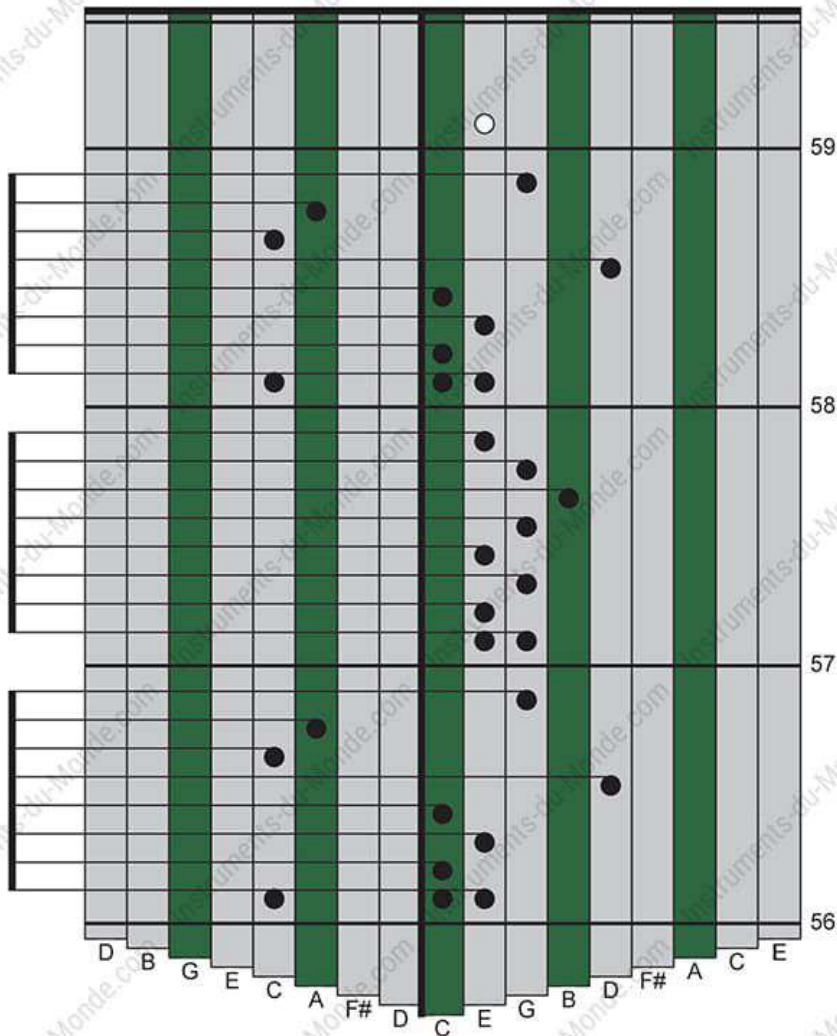

ZOMBIE

The Cranberries