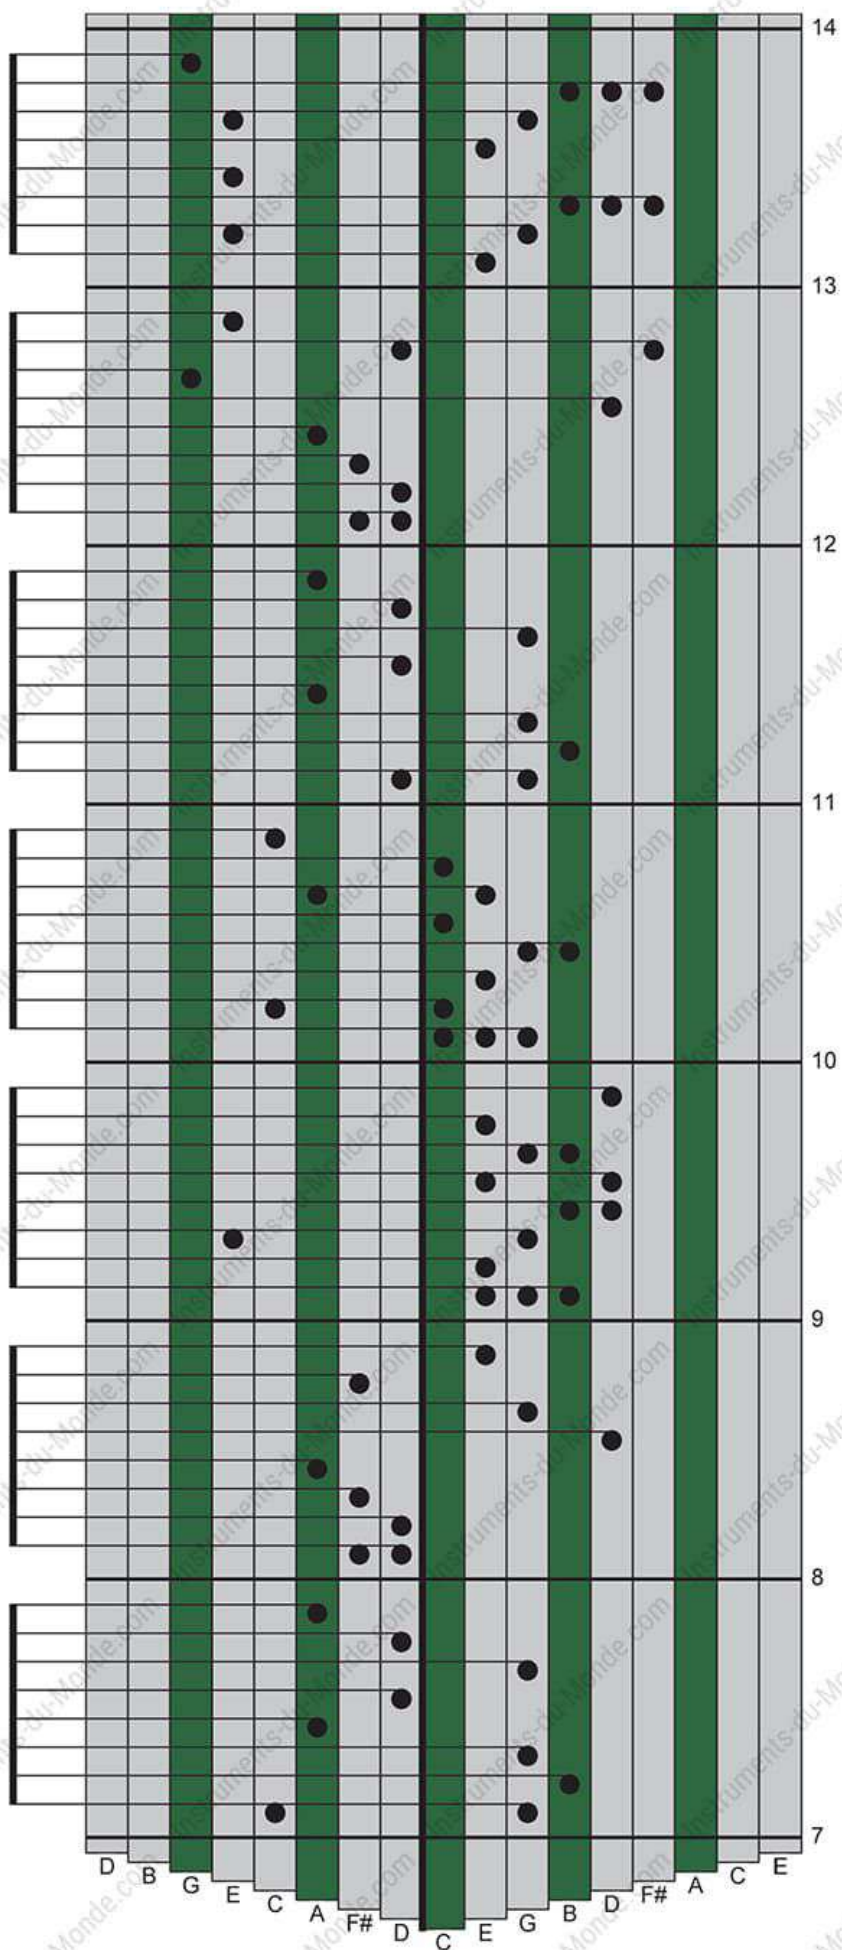

ZOMBIE

The Cranberries